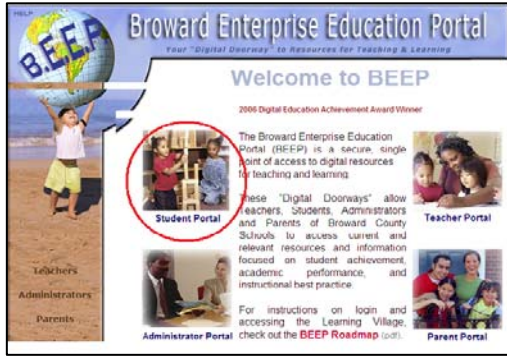

### Accessing the portal:

1. <http://beep.browardschools.com> (Note: NO www)
2. Click: Student Portal
3. Click: Doorway 4
4. Scroll down to Destinations Success and click:  
<http://riverdeeplms4.broward.k12.fl.us>